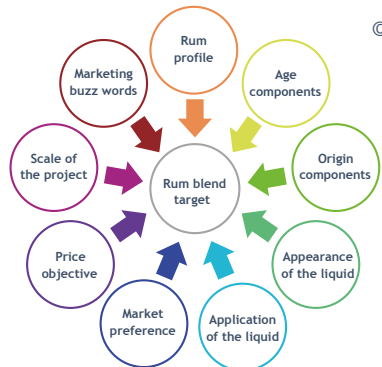

E&A Scheer has two main product lines;

- Bespoke Rum blends in bulk which are always reproducible out of Amsterdam
- Unique, old, rare and aged Rum in casks out of Liverpool.

Sourcing Rum from over 25 origins, from Central America to the Pacific Islands and from the Caribbean to the Islands of East Africa.

THE BLENDING TOOL

In order to fully understand the desired specifications regarding your Rum project, we developed The Blending Tool. After filling in a short questionnaire, the Rum blend target is formulated. Based on this we create a first set of samples. You will find The Blending Tool online.

We offer a full spectrum of Rums to create any bespoke Rum blend according to your specifications.

As we are stock keeping, we guarantee short lead times of all qualities and quantities (MOQ 1.000 liters): orders are ready for shipment within 7 to 10 working days.