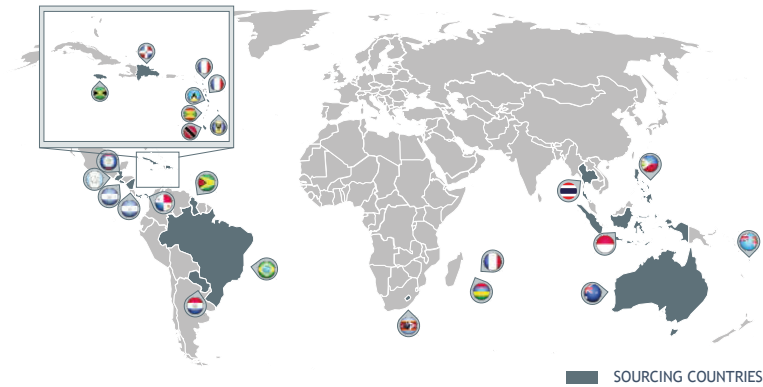

E&A Scheer: Master blenders and worldwide suppliers of bulk Rum

COMPANY PROFILE

E&A Scheer was established in 1712 in Amsterdam - The Netherlands -, and has been active in the bulk Rum business ever since. We are an independent company specialized in blending and supplying Rum in bulk to our industrial clients worldwide.

E&A Scheer has two main product lines;

- Bespoke Rum blends in bulk which are always reproducible out of Amsterdam
- Unique, old, rare and aged Rum in casks out of Liverpool.

Sourcing Rum from over 25 origins, from Central America to the Pacific Islands and from the Caribbean to the Islands of East Africa.

We work with the full spectrum of Rum types, creating Rum blends for sipping and for mixing, covering a large range of origins, ages and prices.

- Light Rum up to very exclusive aged Rums
- Bespoke Rum blends
- Master blenders with decades of experience in blending Rum
- From start-up brands to global spirits companies

THE BLENDING TOOL

In order to fully understand the desired specifications regarding your Rum project, we developed The Blending Tool. After filling in a short questionnaire, the Rum blend target is formulated. Based on this we create a first set of samples. You will find The Blending Tool online.

www.rum.nl/blending-tool

YOUR ADVANTAGES

Our unique business model provides you with continuity in supply of your Rum, consistency in quality and more control over the price as compared to sourcing from individual producers.

We offer a full spectrum of Rums to create any bespoke Rum blend according to your specifications.

As we are stock keeping, we guarantee short lead times of all qualities and quantities (MOQ 1.000 liters): orders are ready for shipment within 7 to 10 working days.